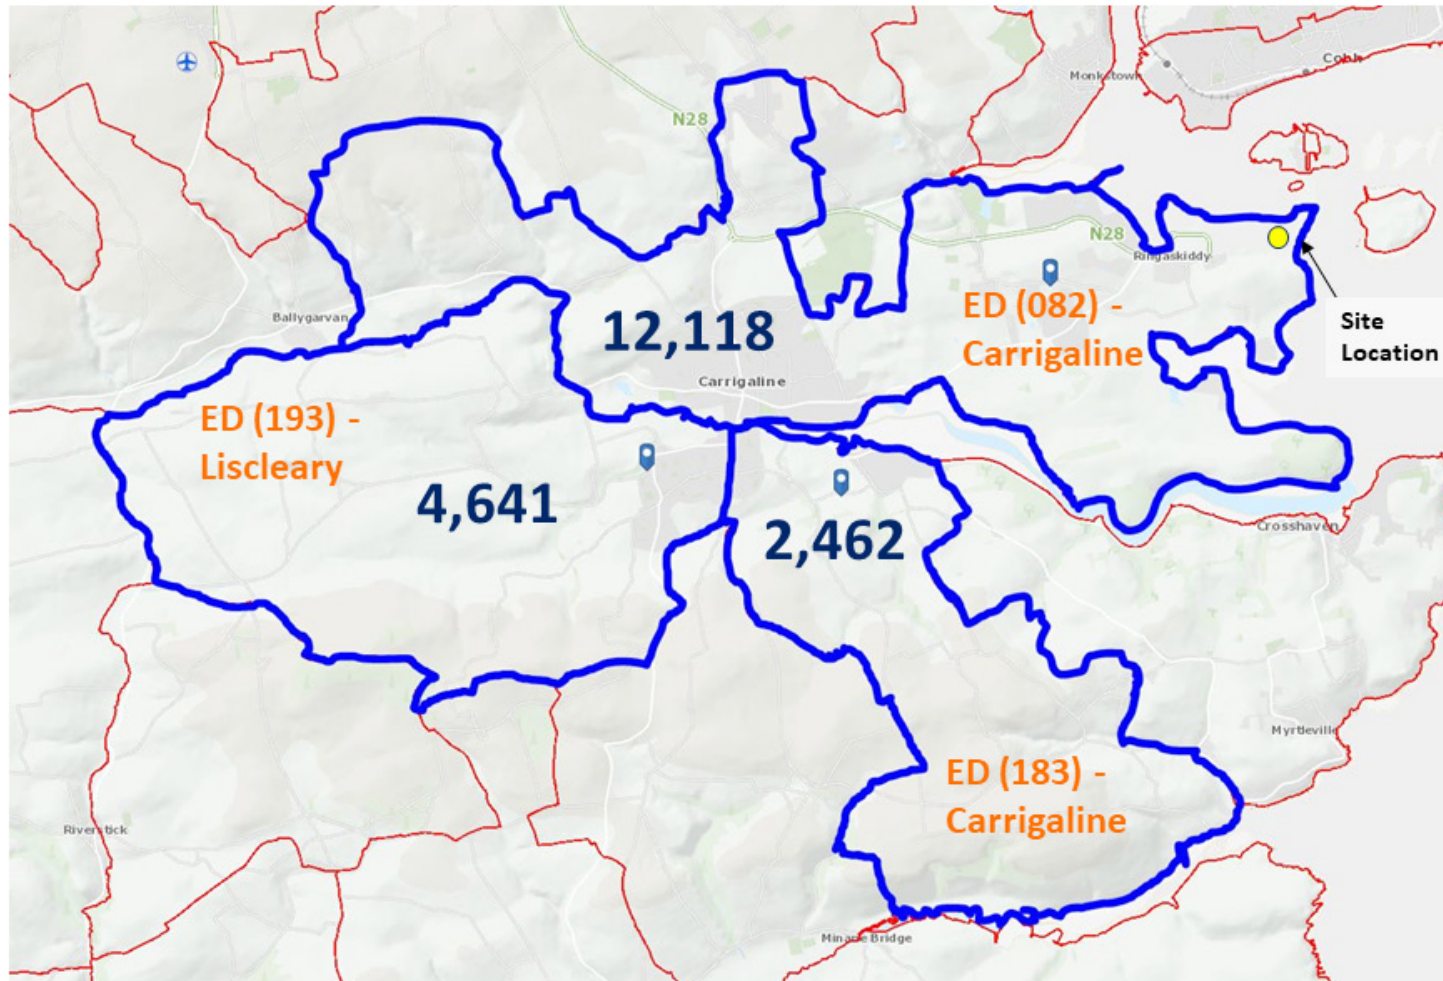

Electoral Divisions in Ballincollig-Carrigaline Electoral Area

Total population of selected Electoral Divisions – 19,221 | Source: CSO