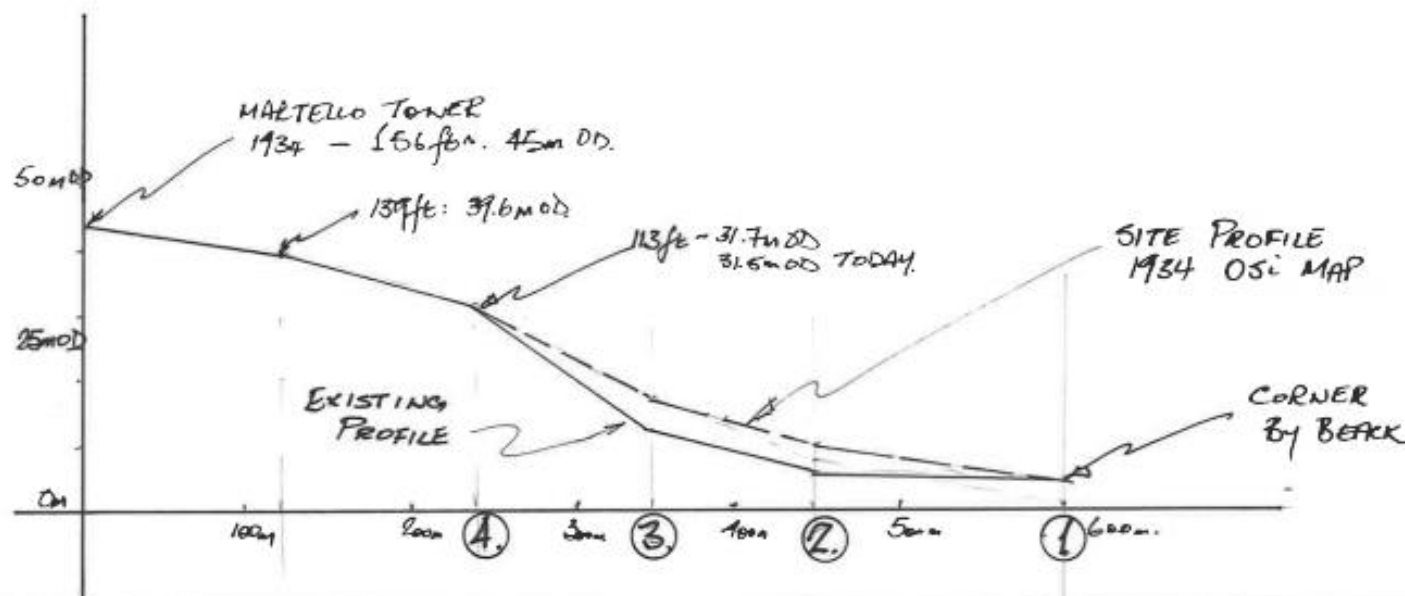

ELEVATION ALONG MARTELLO TOWER PATH.

HORIZONTAL = 1:400
 VERTICAL = 1:500